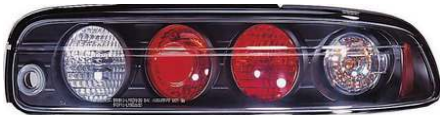

LE041-H12025 JDM BLACK (SPECIAL VERSION)