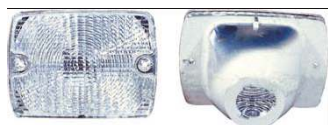

FRONT LAMP 94-95

CS122-E1801C CLEAR