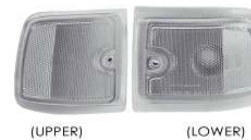

SAVANNA/EXPRESS

PRAK SIGNAL LAMP **03-07**

GM042-A1801C CLEAR

GMC CHEVROLET

NIVA

HEAD LAMP **01**

GM020-A11011 CHROME HOUSING W/LED CORNER
GM020-A11012 MIST BLACK HOUSING W/LED CORNER

CORNER LAMP **96-99 EXPRESS**

GM041-A1401C CLEAR

TAIL LAMP **96-07**

GM040-A1201C CLEAR LENS
GM040-A1201S SMOKE LENS

TAIL LAMP

96-07

GM040-A12014 HYPER BLACK

GMC CHEVROLET

SILVERADO