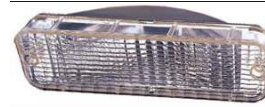

FRONT LAMP 83-88

FR136-E1801C CLEAR